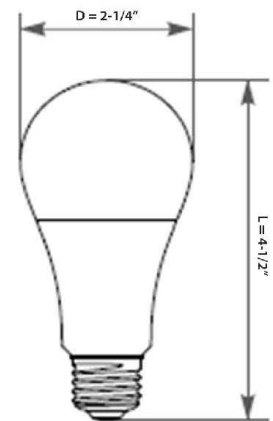

A19 LED LAMPS

CATALOG NO.		WATTS	COLOR TEMP	LUMENS	BEAM
A19-8PK-9W-30K-D	8-PACK ECONOMY SERIES	9W	3000K	700LM	240°
A19-8PK-9W-40K-D		9W	4000K	810LM	240°
A19-8PK-9W-50K-D		9W	5000K	810LM	240°
A19-40PK-9W-30K-D	40-PACK ECONOMY SERIES	9W	3000K	700LM	240°
A19-40PK-9W-40K-D		9W	4000K	810LM	240°
A19-40PK-9W-50K-D		9W	5000K	810LM	240°