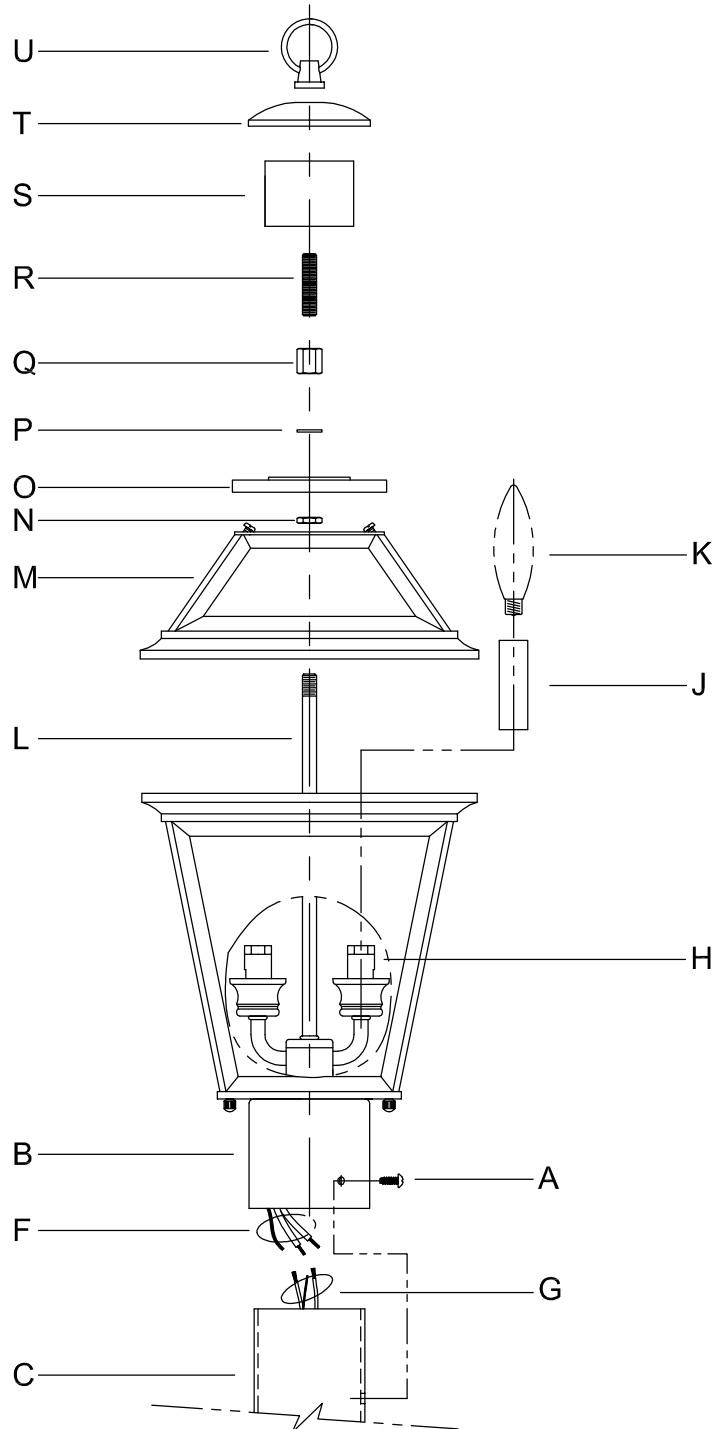

CAUTION: Read instructions carefully and turn electricity off at main circuit breaker panel before beginning installation.

6437

WARNING - If any Special Control Devices are used with this Fixture, Follow the Instructions Carefully to assure full compliance with N.E.C. requirements. If there are any questions, contact a Qualified Electrical Contractor.

CAUTION - All glass is fragile, use care when handling Glass component(s) and or Lamp(s).

ASSEMBLY STEPS:

PASOS PARA ENSAMBLAR:

MODE D'ASSEMBLAGE:

1. B → C
2. Ø (0.144)(3.6mm) → 
3. C ← B
4. Ø (0.144)(3.6mm) → 
5. F → G 
6. B → C
7. A → B,C
8. J → H
9. K → H
10. M,N,O,P,Q → L
11. R → Q
12. S,T,U → R