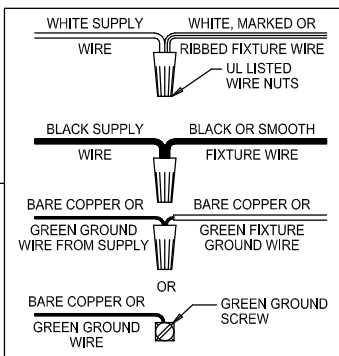

CAUTION - All glass is fragile, use care when handling Glass component(s) and or Lamp(s).

ASSEMBLY STEPS:

PASOS PARA ENSAMBLAR:

MODE D'ASSEMBLAGE:

1. B → C
2. Ø (0.144)(3.6mm) → 
3. C ← B
4. Ø (0.144)(3.6mm) → 
5. F → G 
6. B → C
7. A → B,C
8. J → H
9. K → H
10. M,N,O,P,Q → L
11. R → Q
12. S,T,U → R