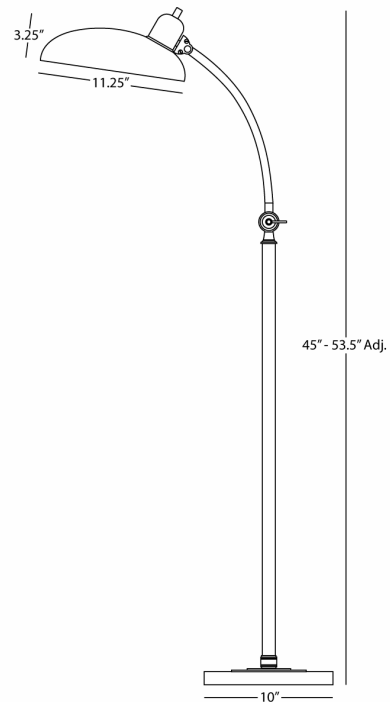

BRUNO

1847

Adjustable "C" Arm Task Floor Lamp

1-60W Max.

Bulb Type: G25 Silver Crown

Switch: On-Off

Lead Bronze Finish w/

Ebonized Nickel Accents

Metal Shade

** Available for Quick SHIP **