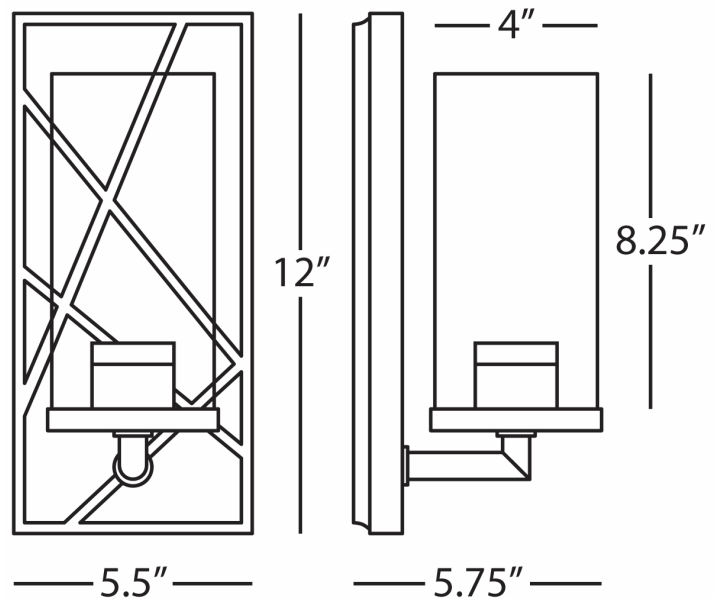

** Available for Quick SHIP **