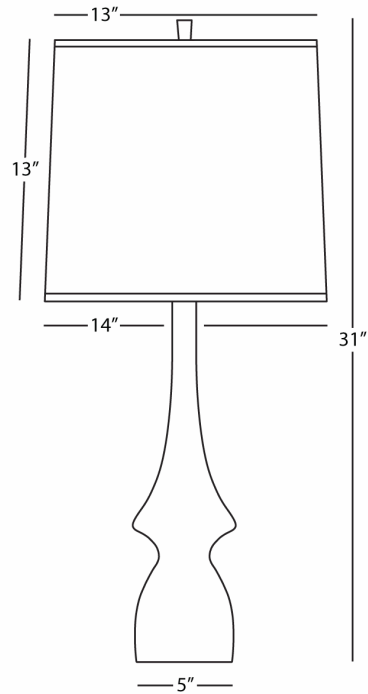

JASMINE

OX210

Table Lamp

1 - 150W Max.

Bulb Type: A

Switch: Hi-Lo Dimming

Oxblood Glazed Ceramic

Oyster Linen Shade

See Jasmine Table for Color Options

** Available for Quick SHIP **