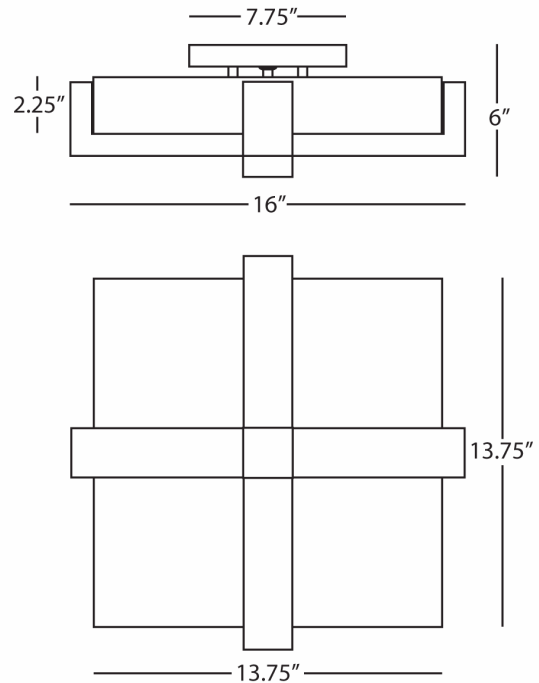

** Available for Quick SHIP **