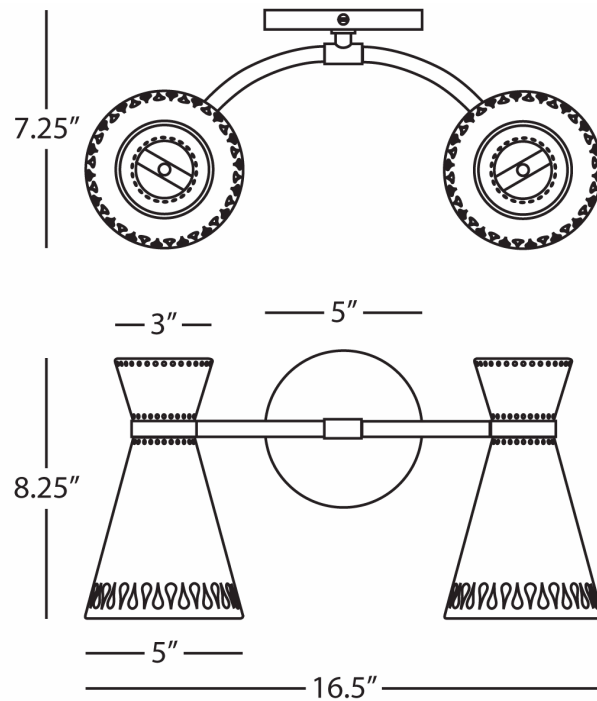

JONATHAN ADLER

HAVANA

W708

Double Sconce

2 - 60W Max.

Bulb Type: A

Switch: Hi-Lo Line Switch

24" Cord Cover/ Direct Wire

Polished Nickel Finish over Steel

Powder Coat White Metal Shade w/ Perforated

Design

**** Available for Quick SHIP ****