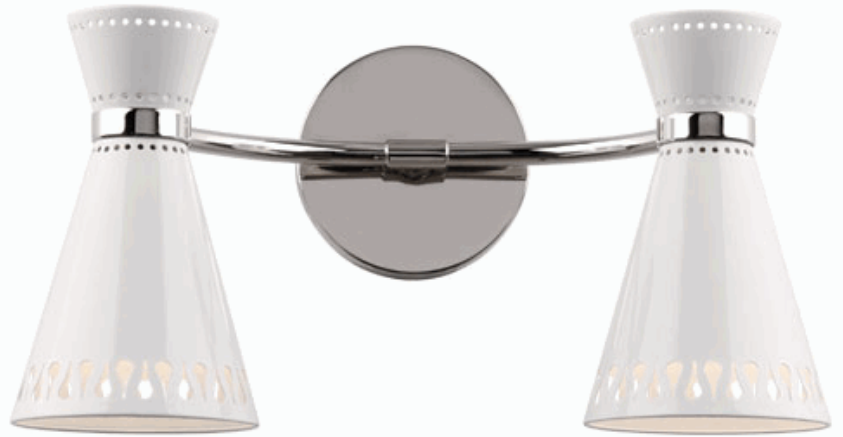

JONATHAN ADLER

HAVANA

W708

Double Sconce

2 - 60W Max.

Bulb Type: A

Switch: Hi-Lo Line Switch

24" Cord Cover/ Direct Wire

Polished Nickel Finish over Steel

Powder Coat White Metal Shade w/ Perforated

Design

**** Available for Quick SHIP ****