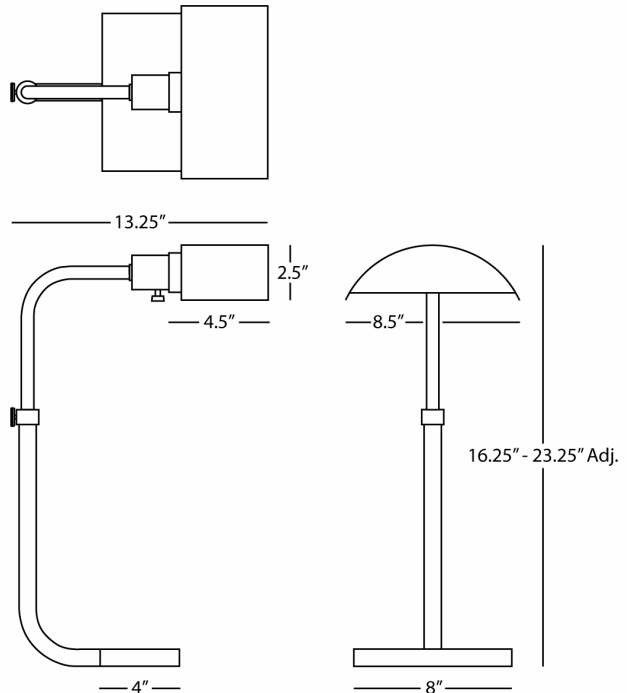

KOLEMAN

Z460

Adjustable Task Table Lamp

1-60W Max.

Bulb Type: B11 Torpedo

Switch: Hi-Lo Dimming

Deep Patina Bronze Finish

Metal Shade

FINISH OPTIONS:

460 - Aged Brass

S460 - Polished Nickel

** Available for Quick SHIP **