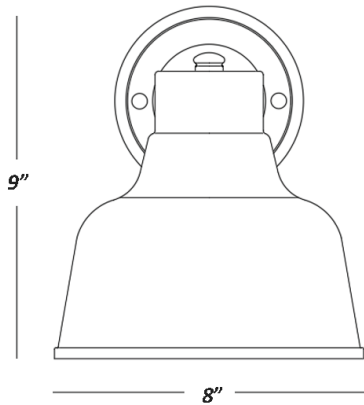

## SELDEN 1-LIGHT WALL LANTERN

Front View

Side View

<b>Description:</b>	Selden 1-light wall lantern
<b>Finish:</b>	Matte black w/white interior
<b>Dimensions:</b>	8" W x 9" H x 8.25" ext. Height on center: 2.5"
<b>Bulbs:</b>	1-100w Med.
<b>Certification:</b>	cETL / wet location

<b>Material:</b>	Steel and aluminum
<b>Glass:</b>	NA
<b>Back Plate Dimensions:</b>	4.75" dia.
<b>Chain/Wire:</b>	NA
<b>Additional Finishes:</b>	NA