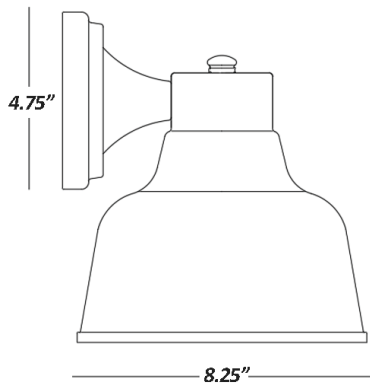

## SELDEN 1-LIGHT WALL LANTERN

Front View

Side View

<b>Description:</b>	Selden 1-light wall lantern
<b>Finish:</b>	Matte black w/white interior
<b>Dimensions:</b>	8" W x 9" H x 8.25" ext. Height on center: 2.5"
<b>Bulbs:</b>	1-100w Med.
<b>Certification:</b>	cETL / wet location

<b>Material:</b>	Steel and aluminum
<b>Glass:</b>	NA
<b>Back Plate Dimensions:</b>	4.75" dia.
<b>Chain/Wire:</b>	NA
<b>Additional Finishes:</b>	NA