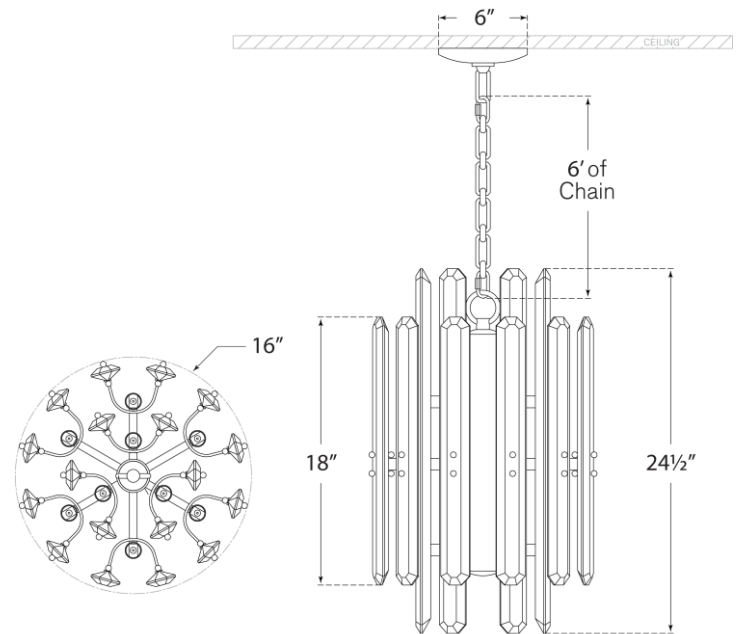

TEAR SHEET

Bonnington Tall Chandelier

Item # ARN 5128PN

Designer: AERIN

Height: 24.5"

Width: 16"

Canopy: 6" Octagon

Finishes: HAB, PN

Trim Options: ALB, CG

Socket: 12 - E12 Candelabra

Wattage: 12 - 40 C11

Weight: 58 Pounds

Top View

Front View