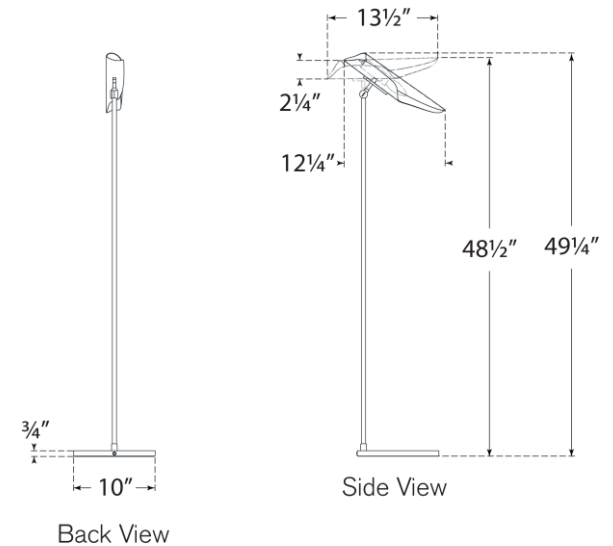

TEAR SHEET

Flore Floor Lamp

Item # CD 1020SB

Designer: Champalimaud

Height: 48.5" - 49.25"

Width: 10"

Extension: 12.25" - 13.5"

Base: 10" Round

Finishes: GM, PN, SB, SB/RB

Socket: E12 On/Off Toggle

Wattage: 6.5 LED B11

Weight: 11 Pounds

Top View