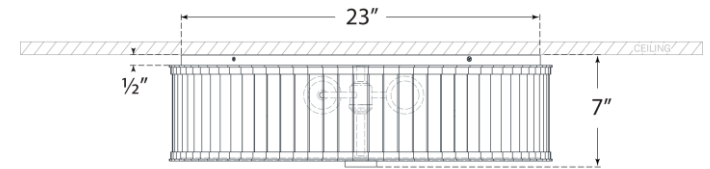

TEAR SHEET

Kean 24" Flush Mount

Item # CHC 4927PN-CG

Designer: Chapman & Myers

Height: 7"

Width: 24.25"

Canopy: 23" Round

Finishes: HAB, PN

Trim Options: CG

Socket: 6 - E26 Keyless

Wattage: 6 - 15 LED A19

Weight: 46 Pounds

Side View

Bottom View