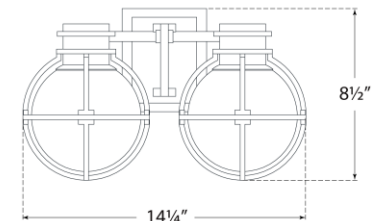

## Gracie Double Sconce

Item # CHD 2484BZ-WG

Designer: Chapman & Myers

Height: 8.5"

Width: 14.25"

Extension: 8.25"

Backplate: 4.25" x 5.25" Rectangle

Finishes: AB, AN, BZ, PN

Glass Options: White Glas

Socket: 2 - E12 Candelabra

Wattage: 2 - 5 LED B11

Weight: 8 Pounds

Note: UL Only

Top View

Side View

Front View