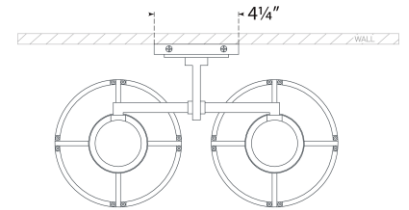

## Gracie Double Sconce

Item # CHD 2484BZ-WG

Designer: Chapman & Myers

Height: 8.5"

Width: 14.25"

Extension: 8.25"

Backplate: 4.25" x 5.25" Rectangle

Finishes: AB, AN, BZ, PN

Glass Options: White Glas

Socket: 2 - E12 Candelabra

Wattage: 2 - 5 LED B11

Weight: 8 Pounds

Note: UL Only

Top View

Side View

Front View