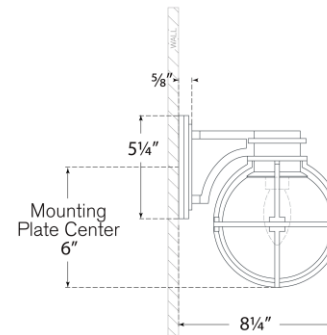

## Gracie Double Sconce

Item # CHD 2484BZ-WG

Designer: Chapman & Myers

Height: 8.5"

Width: 14.25"

Extension: 8.25"

Backplate: 4.25" x 5.25" Rectangle

Finishes: AB, AN, BZ, PN

Glass Options: White Glas

Socket: 2 - E12 Candelabra

Wattage: 2 - 5 LED B11

Weight: 8 Pounds

Note: UL Only

Top View

Side View

Front View