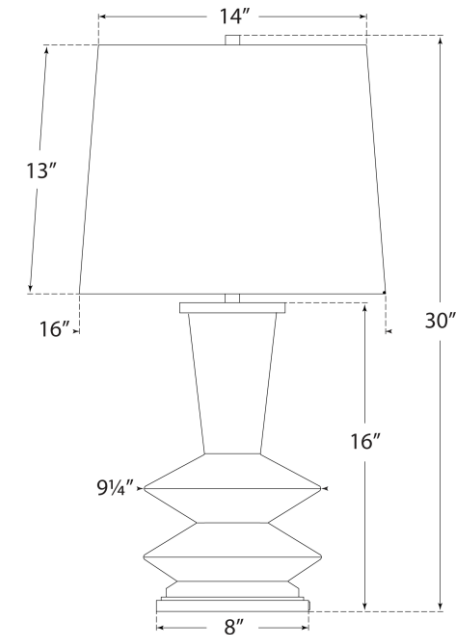

TEAR SHEET

Whittaker Medium Table Lamp

Item # CS 3646BKP-L

Designer: Christopher Spitzmiller

Height: 30"

Width: 16"

Base: 8" Round

Finishes: BKP, IVO, LLC, MBB

Shade Treatments: L

Shade Details: 14" x 16" x 13"

Socket: E26 Dimmer

Wattage: 100 A19

Weight: 15 Pounds

Note: Reactive Ceramic Glazes Will Vary in Color and Texture

Front View