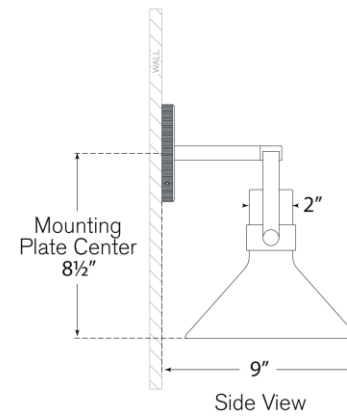

TEAR SHEET

Larkin Small Empire Bracketed Sconce

Item # IKF 2452HAB-CG

Designer: Ian K. Fowler

Height: 10.75"

Width: 8"

Extension: 9"

Backplate: 4.5" Round

Finishes: BZ, HAB, PN

Glass Options: CG

Socket: Dedicated LED

Wattage: 10w (1200lm)

Weight: 4 Pounds

Note: UL Only

Top View

Side View

Front View