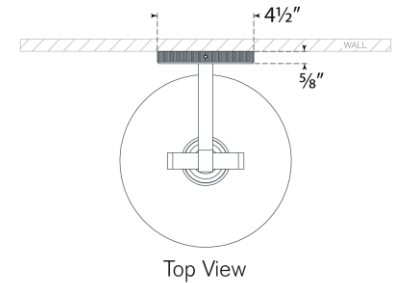

TEAR SHEET

Larkin Small Empire Bracketed Sconce

Item # IKF 2452HAB-CG

Designer: Ian K. Fowler

Height: 10.75"

Width: 8"

Extension: 9"

Backplate: 4.5" Round

Finishes: BZ, HAB, PN

Glass Options: CG

Socket: Dedicated LED

Wattage: 10w (1200lm)

Weight: 4 Pounds

Note: UL Only

Top View

Side View