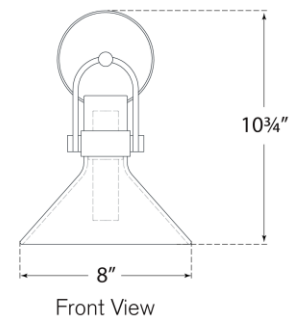

TEAR SHEET

Larkin Small Empire Bracketed Sconce

Item # IKF 2452HAB-CG

Designer: Ian K. Fowler

Height: 10.75"

Width: 8"

Extension: 9"

Backplate: 4.5" Round

Finishes: BZ, HAB, PN

Glass Options: CG

Socket: Dedicated LED

Wattage: 10w (1200lm)

Weight: 4 Pounds

Note: UL Only

Top View

Side View