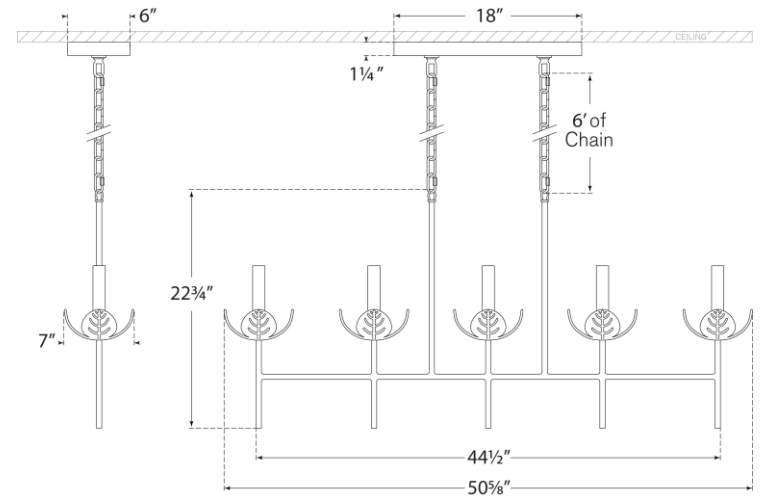

## Illana Large Linear Chandelier

Item # JN 5630PW

Designer: Julie Neill

Height: 22.75"

Width: 50.5" x 7"

Canopy: 6" x 18" Rectangle

Finishes: AGL, BSL, PW

Shade Treatments: N/A, L

Socket: 5 - E12 Candelabra

Wattage: 5 - 60 C11

Weight: 17 Pounds

Side View

Front View