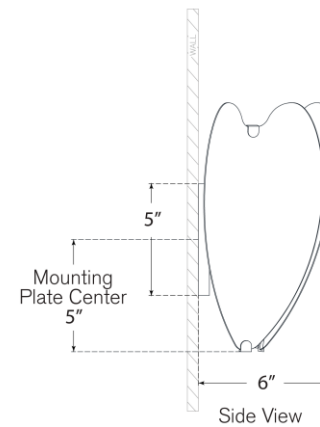

TEAR SHEET

Danes Small Sconce

Item # KS 2130BLK/G

Designer: kate spade new york

Height: 11.25"

Width: 9.5"

Extension: 6"

Backplate: 4.25" x 5" Rectangle

Finishes: BLK/G, G, PN, WHT/G

Socket: 2 - E12 Candelabra

Wattage: 2 - 6.5 LED B11

Weight: 4 Pounds

Top View

Side View

Front View