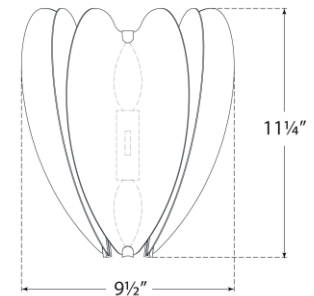

TEAR SHEET

Danes Small Sconce

Item # KS 2130BLK/G

Designer: kate spade new york

Height: 11.25"

Width: 9.5"

Extension: 6"

Backplate: 4.25" x 5" Rectangle

Finishes: BLK/G, G, PN, WHT/G

Socket: 2 - E12 Candelabra

Wattage: 2 - 6.5 LED B11

Weight: 4 Pounds

Top View

Side View

Front View