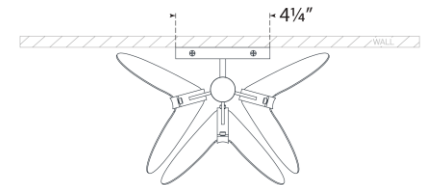

TEAR SHEET

Danes Small Sconce

Item # KS 2130BLK/G

Designer: kate spade new york

Height: 11.25"

Width: 9.5"

Extension: 6"

Backplate: 4.25" x 5" Rectangle

Finishes: BLK/G, G, PN, WHT/G

Socket: 2 - E12 Candelabra

Wattage: 2 - 6.5 LED B11

Weight: 4 Pounds

Top View

Side View

Front View