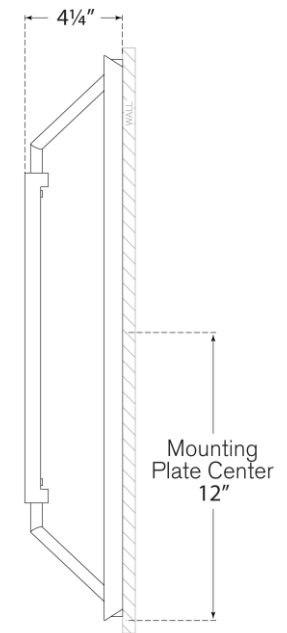

TEAR SHEET

Appareil Large Sconce

Item # KW 2700PN

Designer: Kelly Wearstler

Height: 24"

Width: 5.5"

Extension: 4.25"

Backplate: 4.5" x 24" Rectangle

Finishes: AB, PN

Lightsource: Dedicated LED

Wattage: 15w (1200lm)

Weight: 4 Pounds

Front View

Side View