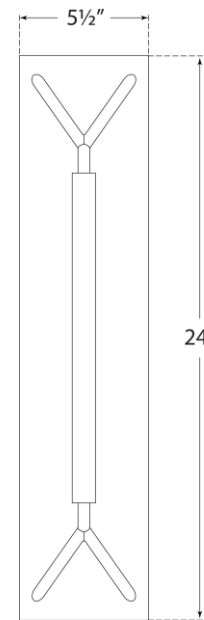

TEAR SHEET

Appareil Large Sconce

Item # KW 2700PN

Designer: Kelly Wearstler

Height: 24"

Width: 5.5"

Extension: 4.25"

Backplate: 4.5" x 24" Rectangle

Finishes: AB, PN

Lightsource: Dedicated LED

Wattage: 15w (1200lm)

Weight: 4 Pounds

Front View

Side View