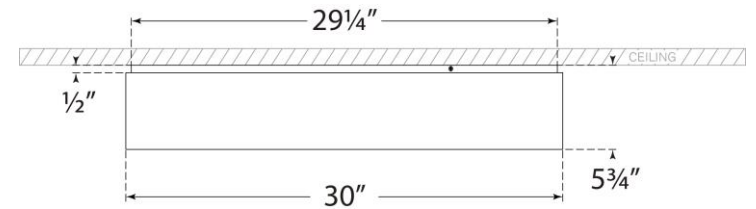

TEAR SHEET

Shaw Grande Flush Mount

Item # S 4045BSL

Designer: Visual Comfort

Height: 5.75"

Width: 30"

Canopy: 29.25" Round

Finishes: BLK, BSL, G, WHT

Glass Options: WG

Lightsource: Dedicated LED

Wattage: 80w (9600lm)

Weight: 40 Pounds

Front View

Top View