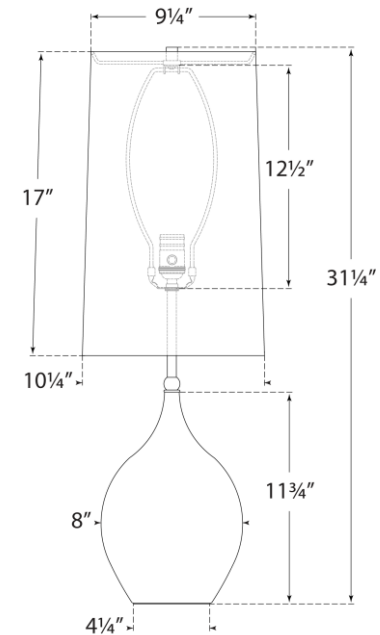

TEAR SHEET

Loren Large Table Lamp

Item # TOB 3684MBB-L

Designer: Thomas O'Brien

Height: 31.25"

Width: 10.25"

Base: 4.25" Round

Finishes: MBB, NTS, PBC

Shade Treatments: L

Shade Details: 9.25" x 10.25" x 17"

Socket: E26 Dimmer

Wattage: 60 A19

Weight: 8 Pounds

Note: Reactive Ceramic Glazes Will Vary in Color and Texture

Front View