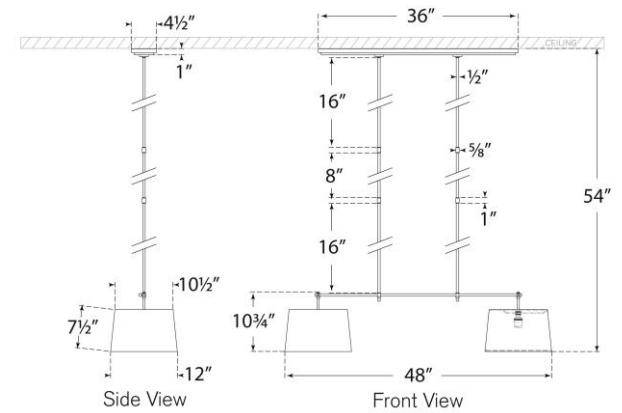

## Bryant Medium Billiard

Item # TOB 5047AN-L

Designer: Thomas O'Brien

O/A Height: 54"

Fixture Height: 10.75"

Min. Custom Height: 17.25"

Width: 12" x 48"

Canopy: 4.5" x 36" Rectangle

Finishes: AN, BZ, BZ/HAB, HAB, PN

Shade Treatments: L

Shade Details: 10.5" x 12" x 7.5"

Socket: 2 - E26 Keyless

Wattage: 2 - 15 LED A19

Weight: 15 Pounds

Bottom View