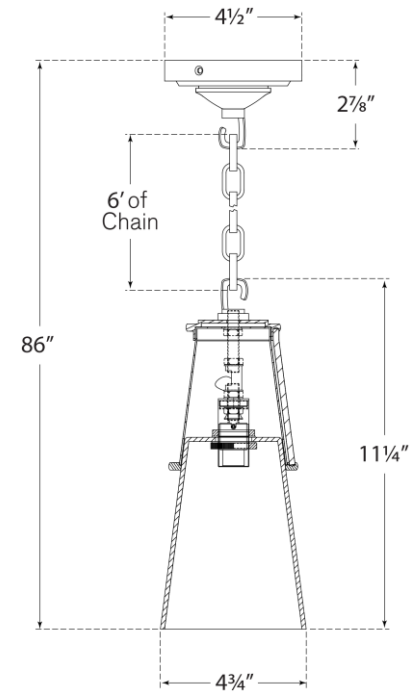

TEAR SHEET

Robinson Small Pendant

Item # TOB 5751HAB-CG

Designer: Thomas O'Brien

Height: 11.25"

Width: 4.75"

Canopy: 4.5" Round

Finishes: BZ, HAB, PN

Glass Options: CG, SG, WG

Socket: E12 Candelabra

Wattage: 60 B11

Weight: 6 Pounds

TOB5751