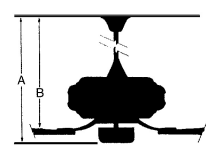

## MEASUREMENTS

Blade Finish:	Reversible Blades:		
	<b>No</b>		
Blade Material:	Slope:		
<b>ABS</b>	<b>No</b>		
Blade Sweep:	No. of Blades:	Blade Pitch:	Hanging Weight:
<b>52"</b>	<b>3</b>	<b>14 DEGREES</b>	<b>13.45</b>
Downrod 1:	Downrod 1 Outside Dia:	Downrod 2:	Downrod 2 Outside Dia:
<b>6</b>	<b>0.75</b>		
Ceiling to Lowest Point: (Dim A)	Ceiling to Blade (Dim B)	Lead Wire:	Motor Size:
<b>10.63</b>	<b>7.5</b>	<b>80"</b>	<b>172X16MM</b>