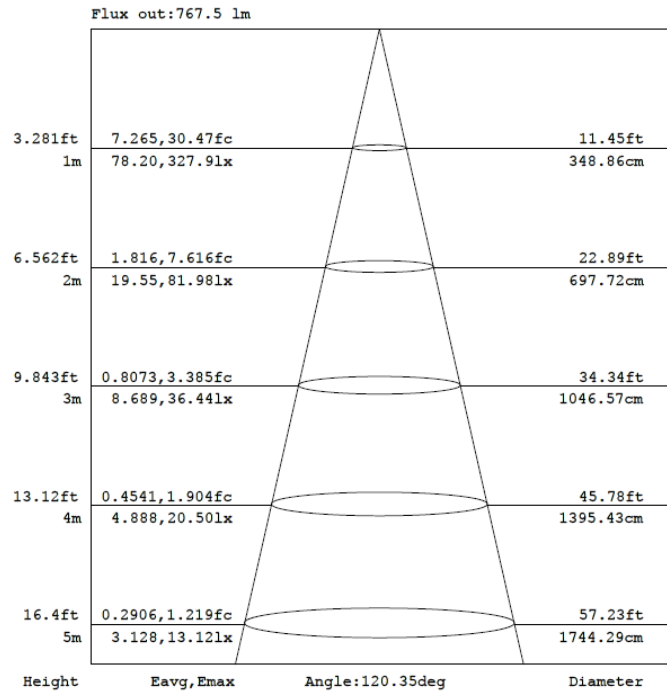

DIMENSIONS: 10-5/8" Ø x 4"H / 13-1/8" Ø x 4-1/8"H

▼ Exceeding the operating temperature values may damage the LEDs by reducing the lifespan, lumen output, and/or adversely impact color consistency. Improper thermal management may lead to premature product failure and void the warranty.

Example: RE-GEO-FM-94011-2790-WH

PHOTOMETRIC DATA

Note: The Curves indicate the illuminated area and the average illumination when the luminaire is at different distance.

For 11"

www.jescolighting.com
 support@jescolighting.com
 Tech Support: 855.592.0029

Note: The Curves indicate the illuminated area and the average illumination when the luminaire is at different distance.

For 14"