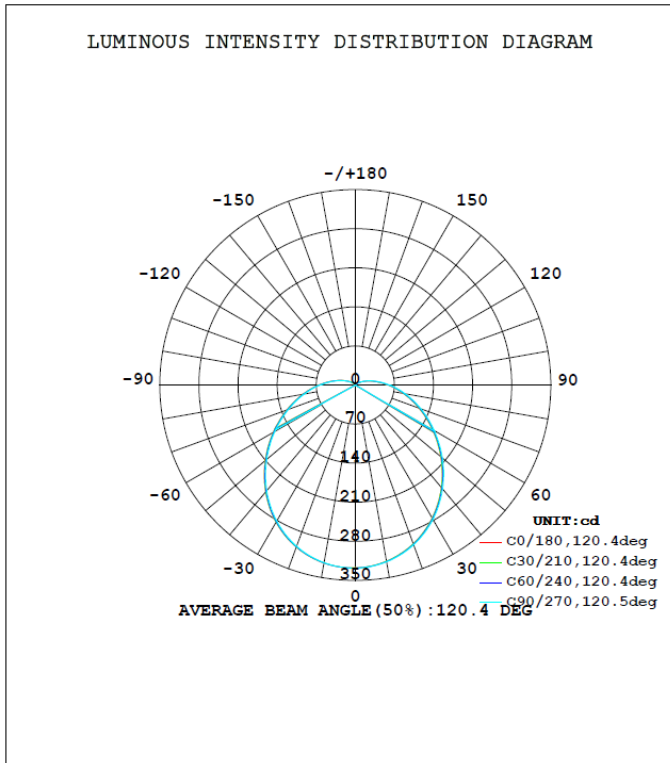

DIMENSIONS: 10-5/8" Ø x 4"H / 13-1/8" Ø x 4-1/8"H

▼ Exceeding the operating temperature values may damage the LEDs by reducing the lifespan, lumen output, and/or adversely impact color consistency. Improper thermal management may lead to premature product failure and void the warranty.

Example: RE-GEO-FM-94011-2790-WH

PHOTOMETRIC DATA

Note: The Curves indicate the illuminated area and the average illumination when the luminaire is at different distance.

For 11"

www.jescolighting.com
 support@jescolighting.com
 Tech Support: 855.592.0029

Note: The Curves indicate the illuminated area and the average illumination when the luminaire is at different distance.

For 14"