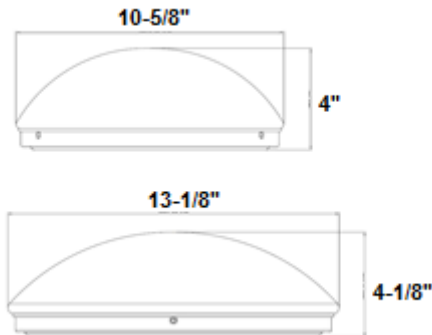

RELYENCE DISTRIBUTOR PROGRAM

RE-GEO-FM-940XX

LED CEILING FIXTURES
LED ROUND MUSHROOM

Type	
Project	
Catalog No.	

SPECIFICATIONS

Model	RE-GEO-FM-940XX	
Description	LED Round Mushroom	
Input Voltage	120 VAC	
SIZE	11"	14"
Wattage	15W	25W
Lumens	1050lm	1800lm
Efficacy	73 lm/W	72 lm/W
CCT/CRI	2700K@90CRI	
	3000K@80CRI	
	3500K@80CRI	
Power Factor	>0.9	
Operating Temperature	-20 to +40°C	
Dimming	10 to 100%, Triac and CFL/LED	
Dimensions	See Diagram	
Environment	Indoor - Dry / Damp	
Certifications	 	
Warranty	5 Years – see published warranty terms for detailed information.	

DIMENSIONS: 10-5/8" Ø x 4"H / 13-1/8" Ø x 4-1/8"H

▼ Exceeding the operating temperature values may damage the LEDs by reducing the lifespan, lumen output, and/or adversely impact color consistency. Improper thermal management may lead to premature product failure and void the warranty.

Note: The Curves indicate the illuminated area and the average illumination when the luminaire is at different distance.

For 14"