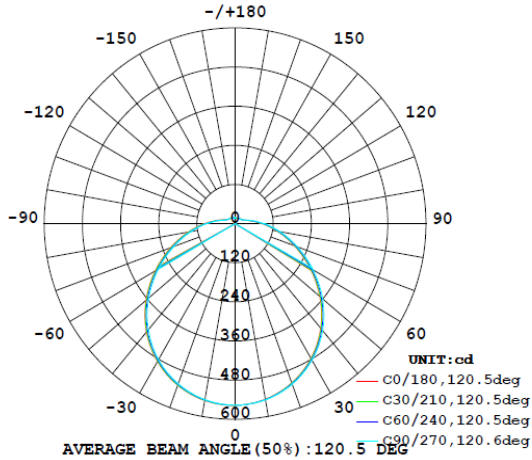

DIMENSIONS: 10-5/8" Ø x 4"H / 13-1/8" Ø x 4-1/8"H

▼ Exceeding the operating temperature values may damage the LEDs by reducing the lifespan, lumen output, and/or adversely impact color consistency. Improper thermal management may lead to premature product failure and void the warranty.

Example: RE-GEO-FM-94011-2790-WH

PHOTOMETRIC DATA

Note: The Curves indicate the illuminated area and the average illumination when the luminaire is at different distance.

For 11"

www.jescolighting.com
 support@jescolighting.com
 Tech Support: 855.592.0029

RELYENCE DISTRIBUTOR PROGRAM

RE-GEO-FM-940XX

LED CEILING FIXTURES
LED ROUND MUSHROOM

Type	
Project	
Catalog No.	

LUMINOUS INTENSITY DISTRIBUTION DIAGRAM

Flux out: 1325 lm

Height Eavg, Emax Angle: 120.49deg Diameter

Note: The Curves indicate the illuminated area and the average illumination when the luminaire is at different distance.

For 14"