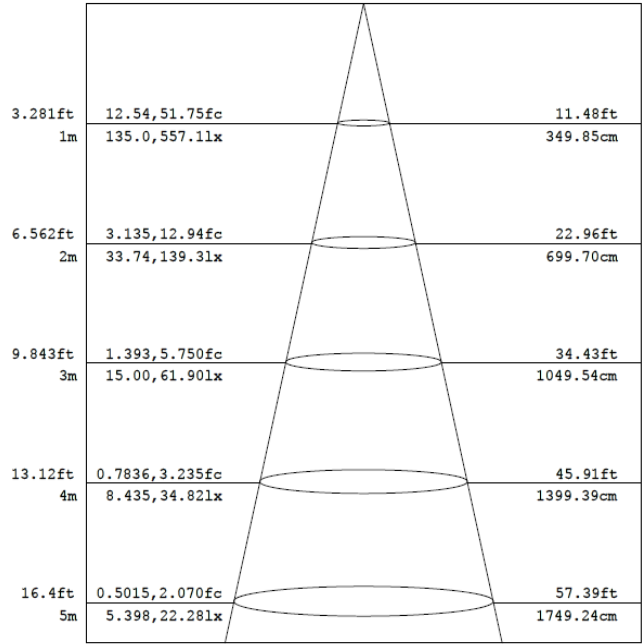

DIMENSIONS: 10-5/8" Ø x 4"H / 13-1/8" Ø x 4-1/8"H

▼ Exceeding the operating temperature values may damage the LEDs by reducing the lifespan, lumen output, and/or adversely impact color consistency. Improper thermal management may lead to premature product failure and void the warranty.

Example: RE-GEO-FM-94011-2790-WH

PHOTOMETRIC DATA

Note: The Curves indicate the illuminated area and the average illumination when the luminaire is at different distance.

For 11"

www.jescolighting.com
 support@jescolighting.com
 Tech Support: 855.592.0029

RELYENCE DISTRIBUTOR PROGRAM

RE-GEO-FM-940XX

LED CEILING FIXTURES
LED ROUND MUSHROOM

Type	
Project	
Catalog No.	

LUMINOUS INTENSITY DISTRIBUTION DIAGRAM

Flux out: 1325 lm

Height Eavg, Emax Angle: 120.49deg Diameter

Note: The Curves indicate the illuminated area and the average illumination when the luminaire is at different distance.

For 14"