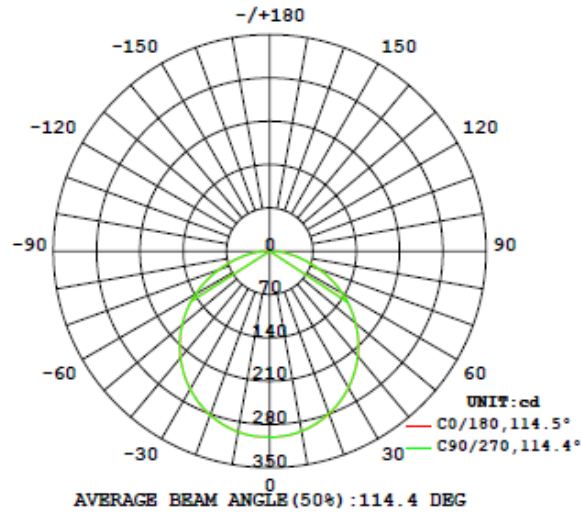

## PHOTOMETRIC DATA

## LUMINOUS INTENSITY DISTRIBUTION DIAGRAM

**For 99206"**