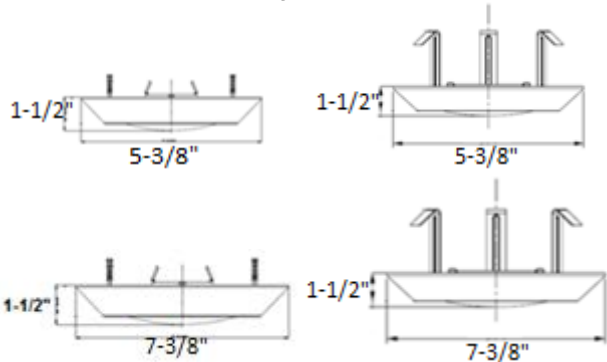

### LED FIXTURES

4" AND 6" DISK LIGHT – J-BOX OR RETROFIT MOUNTING

Type	
Project	
Catalog No.	

**DIMENSIONS: 5-3/8" Ø x 1-1/2" H / 7-3/8" Ø x 1-1/2" H**

Outlet box mounting      Retrofit Mounting