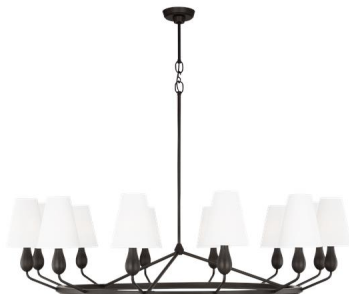

GENERATION LIGHTING

TC11712AI: Extra Large Chandelier

Collection: Ziba

UPC #: 014817632095

Finish: Aged Iron (AI)

Dimensions:

Diameter: 48" **Overall Height:** 91 1/4"
Width: 48" **Wire:** 180" (color/Black)
Height: 34 3/4" **Mounting Proc.:** Screw Collar - Stem
Connection: Mounted To Box

Bulbs:

12 - Candelabra Torpedo 60w Max. 120v - Not included

Features:

- This product may be mounted on a sloped ceiling
- Easily converts to LED with optional replacement lamps
- Meets Title 24 energy efficiency standards
- Title 24 compliant if used with Joint Appendix (JA8) approved light bulbs listed in the California Energy Commission Appliance database.

Material List:

1 Body - Steel - Aged Iron
 4 12" Stem - Steel - Aged Iron
 1 6" Stem - Steel - Aged Iron

Safety Listing:

Safety Listed for Damp Locations

Instruction Sheets:

Trilingual (English, Spanish, and French) (ZIBA_CHAND)

Shade / Glass / Diffuser Details:

Part	Material	Finish	Quantity	Item Number	Length	Width	Height	Diameter	Fitter Diameter	Shade Top Length	Shade Top Width	Shade Top Diameter
Shade	Fabric	White Linen	8				6 1/2	5 1/2				2 7/8