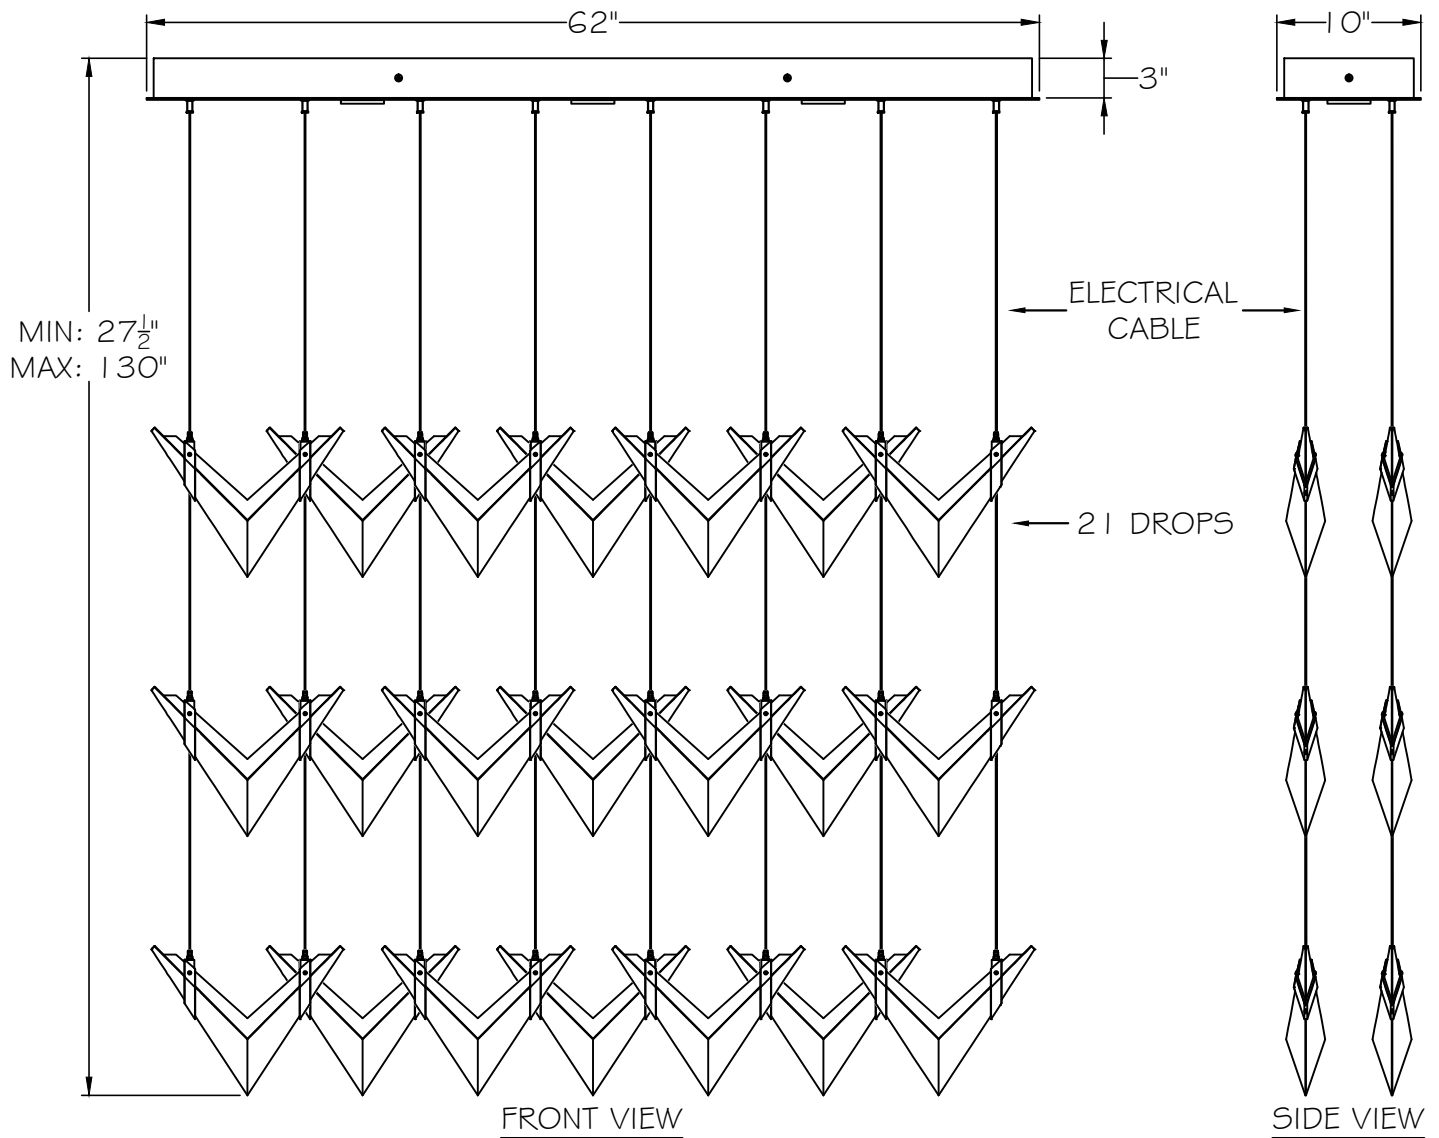

CUSTOMER REFERENCE DRAWING

STYLE CONFIGURATIONS:

-1ST (STANDARD BLACK 1018)

-6ST (CHAMPAGNE 1088)

This drawing, specifications and the product depicted are the exclusive property of Fine Art Handcrafted Lighting®. In compliance with US copyright and patent requirements, notice is hereby given that this document and the product depicted shall not be copied, altered or used in any manner without the expressed written consent of Fine Art Handcrafted Lighting®.

www.finearthl.com Tel:(305) 821-3850  
FINE ART LAMPS®

STYLE NUMBER:

100054

DATE:

9/18/2024