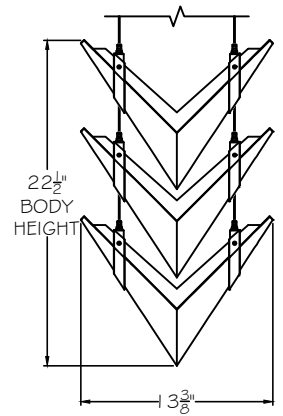

CUSTOMER REFERENCE DRAWING

STYLE CONFIGURATIONS:

-1ST (STANDARD BLACK 1018)

-6ST (CHAMPAGNE 1088)

This drawing, specifications and the product depicted are the exclusive property of Fine Art Handcrafted Lighting®. In compliance with US copyright and patent requirements, notice is hereby given that this document and the product depicted shall not be copied, altered or used in any manner without the expressed written consent of Fine Art Handcrafted Lighting®.