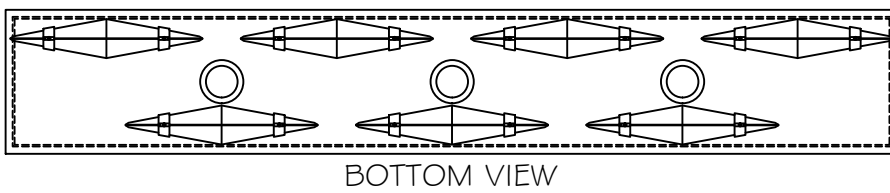

CUSTOMER REFERENCE DRAWING

STYLE CONFIGURATIONS:

-1ST (STANDARD BLACK 1018)

-6ST (CHAMPAGNE 1088)

This drawing, specifications and the product depicted are the exclusive property of Fine Art Handcrafted Lighting®. In compliance with US copyright and patent requirements, notice is hereby given that this document and the product depicted shall not be copied, altered or used in any manner without the expressed written consent of Fine Art Handcrafted Lighting®.