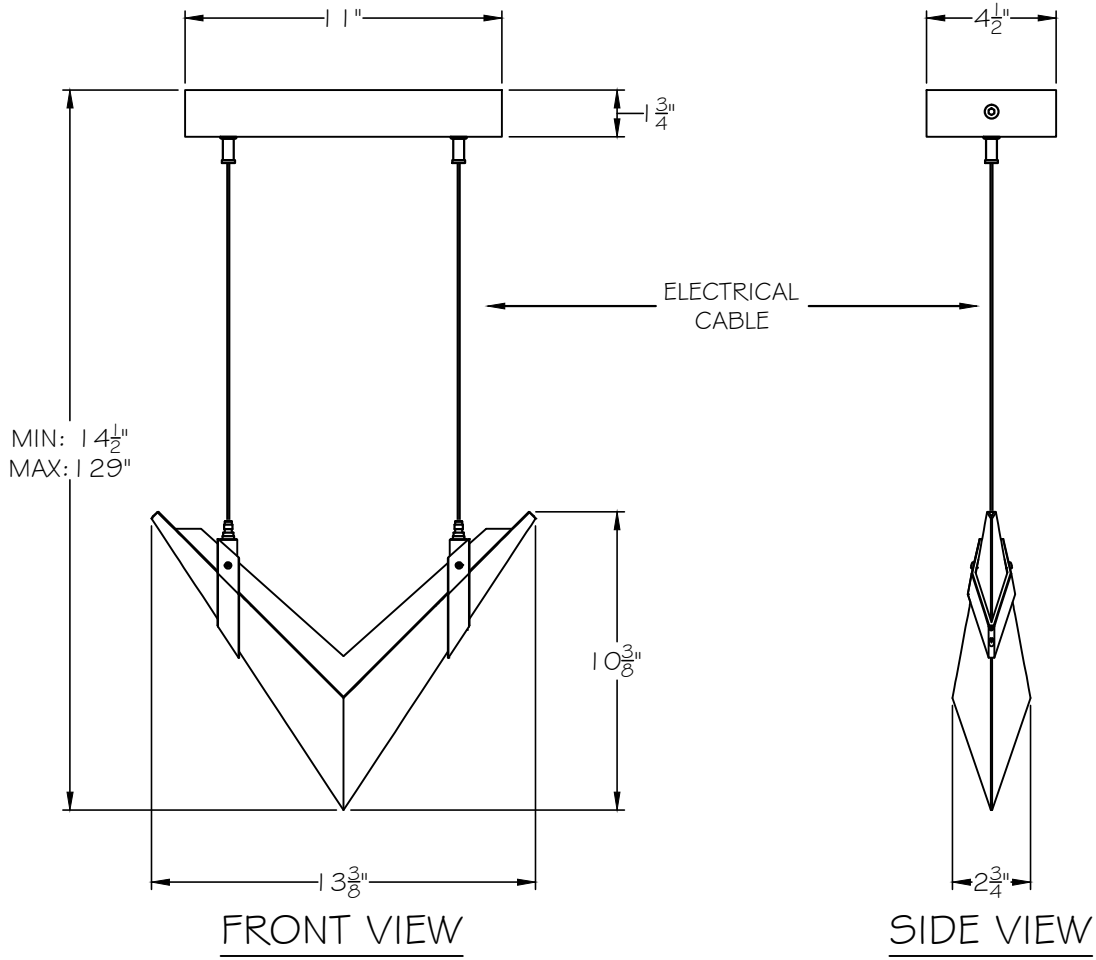

CUSTOMER REFERENCE DRAWING

STYLE CONFIGURATIONS:

-1ST (STANDARD BLACK 1018)

-6ST (CHAMPAGNE 1088)

This drawing, specifications and the product depicted are the exclusive property of Fine Art Handcrafted Lighting®. In compliance with US copyright and patent requirements, notice is hereby given that this document and the product depicted shall not be copied, altered or used in any manner without the expressed written consent of Fine Art Handcrafted Lighting®.